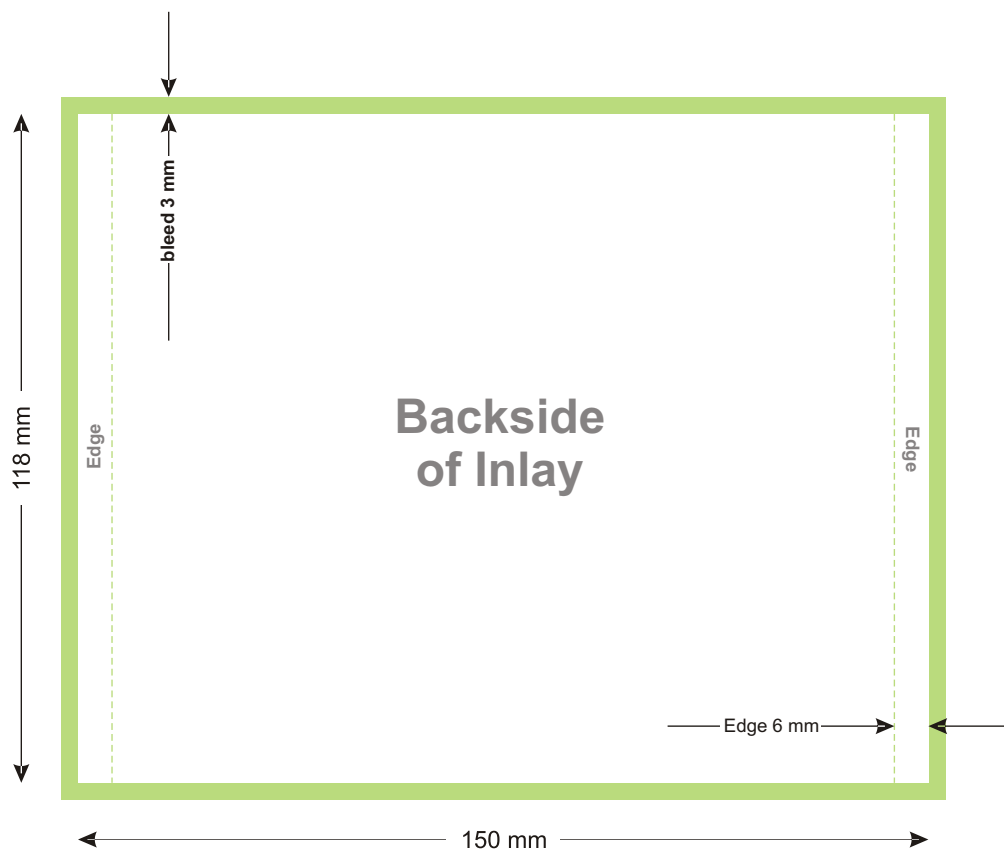

Print data for Jewel case Inlay

File's format: TIFF (LZW compression)

Colour palette: CMYK

Resolution: 300-600 DPI

Print area: 150 mm x 118 mm, a bleed (3 mm) is indispensable.

Project area with the bleeds: 156 mm x 124 mm.

On the bleeds should be no text or pictures to avoid cutting them.

Send the print data to your account manager or on info@disc4u.eu.
If your print data is bigger than 10 MB upload it to our ftp Server:

[ftp.cyfrowy.com](ftp://ftp.cyfrowy.com)

Login: druk

Password: cyfrowy

PIN Sp. z o.o. ul. Podgórna 25, 03-157 Warszawa, Poland
tel. +48 (22) 357 60 08, +48 (22) 357 60 09, e-mal: info@drukcd.pl, <http://www.drukcd.pl>

NIP: 113-20-77-773, regon 013228859. Sąd Rejonowy dla m.st. Warszawy XIII Wydział Gospodarczy
numer KRS 0000190699. Kapitał zakładowy 50.000 zł.