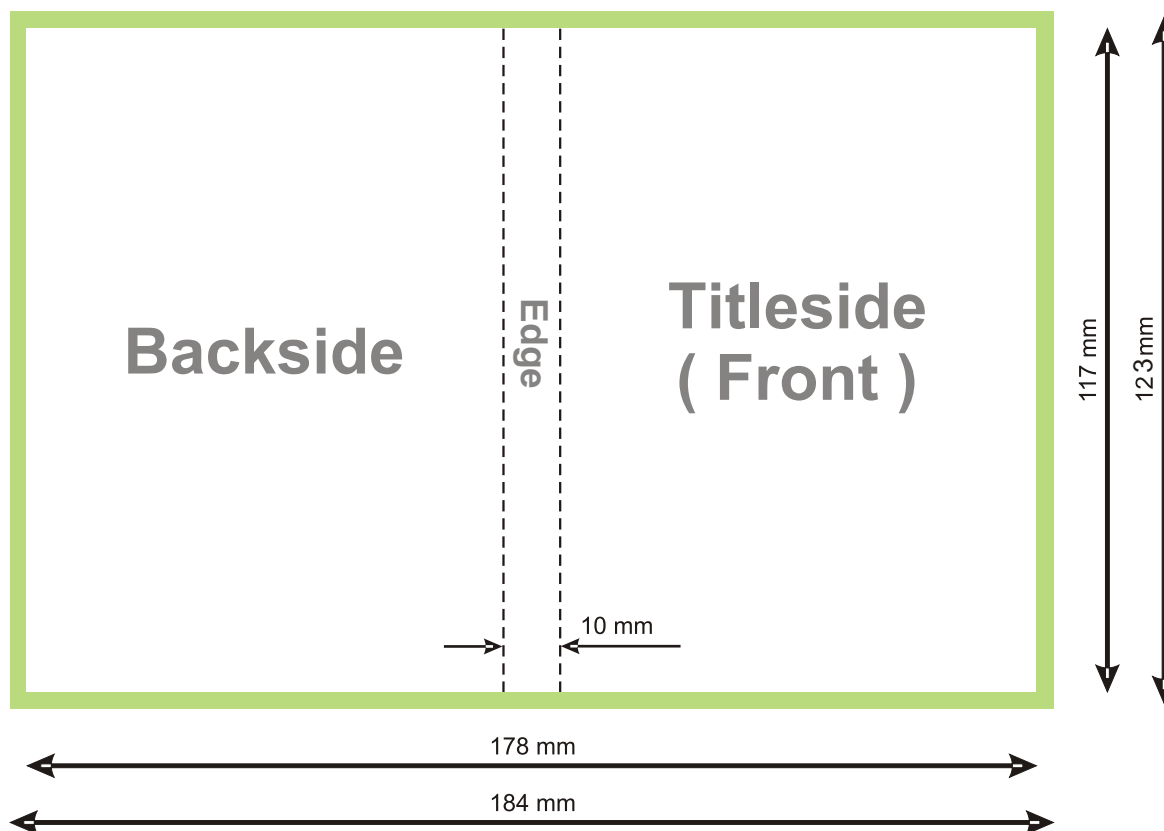

Print data for mini DVD-Box Cover

File's format: TIFF (LZW compression)

Colour palette: CMYK

Resolution: 300-600 DPI

Print area: 178 mm x 117 mm, a bleed (3 mm) is indispensable.

Project area with the bleeds: 184 mm x 123 mm.

On the bleeds should be no text or pictures to avoid cutting them.

Send the print data to your account manager or on info@disc4u.eu.

If your print data is bigger then 10 MB upload it to our ftp Server:

[ftp.cyfrowy.com](ftp://cyfrowy.com)

Login: druk

Password: cyfrowy

PIN Sp. z o.o. ul. Podgórna 25, 03-157 Warszawa, Poland
tel. +48 (22) 357 60 08, +48 (22) 357 60 09, e-mail: info@drukcd.pl, <http://www.drukcd.pl>

NIP: 113-20-77-773, regon 013228859. Sąd Rejonowy dla m.st. Warszawy XIII Wydział Gospodarczy
numer KRS 0000190699. Kapitał zakładowy 50.000 zł.