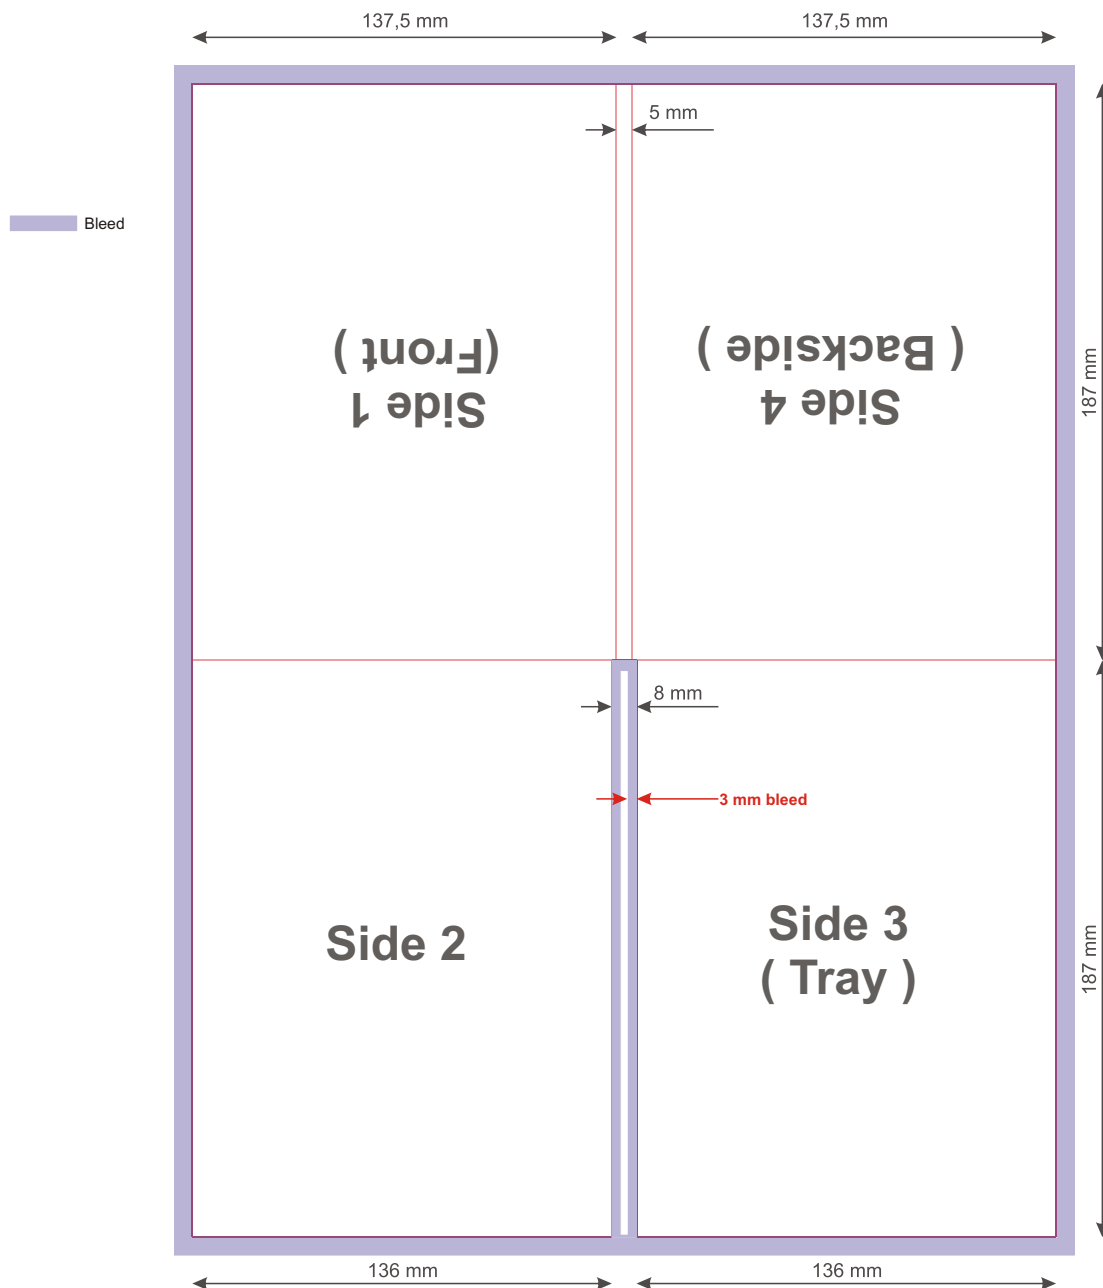

Print data for A5 Digipack

File's format: TIFF (LZW compression)

Colour palette: CMYK

Resolution: 300-600 DPI

Print area: 280 mm x 374 mm, a bleed (3 mm) is indispensable.

Project area with the bleeds: 286 mm x 380 mm.

On the bleeds should be no text or pictures to avoid cutting them.

Send the print data to your account manager or on info@disc4u.eu.
If your print data is bigger then 10 MB upload it to our ftp Server:

[ftp.cyfrowy.com](ftp://cyfrowy.com)

Login: druk

Password: cyfrowy

PIN Sp. z o.o. ul. Podgórna 25, 03-157 Warszawa, Poland
tel. +48 (22) 357 60 08, +48 (22) 357 60 09, e-mail: info@drukcd.pl, <http://www.drukcd.pl>

NIP: 113-20-77-773, regon 013228859. Sąd Rejonowy dla m.st. Warszawy XIII Wydział Gospodarczy
numer KRS 0000190699. Kapitał zakładowy 50.000 zł.